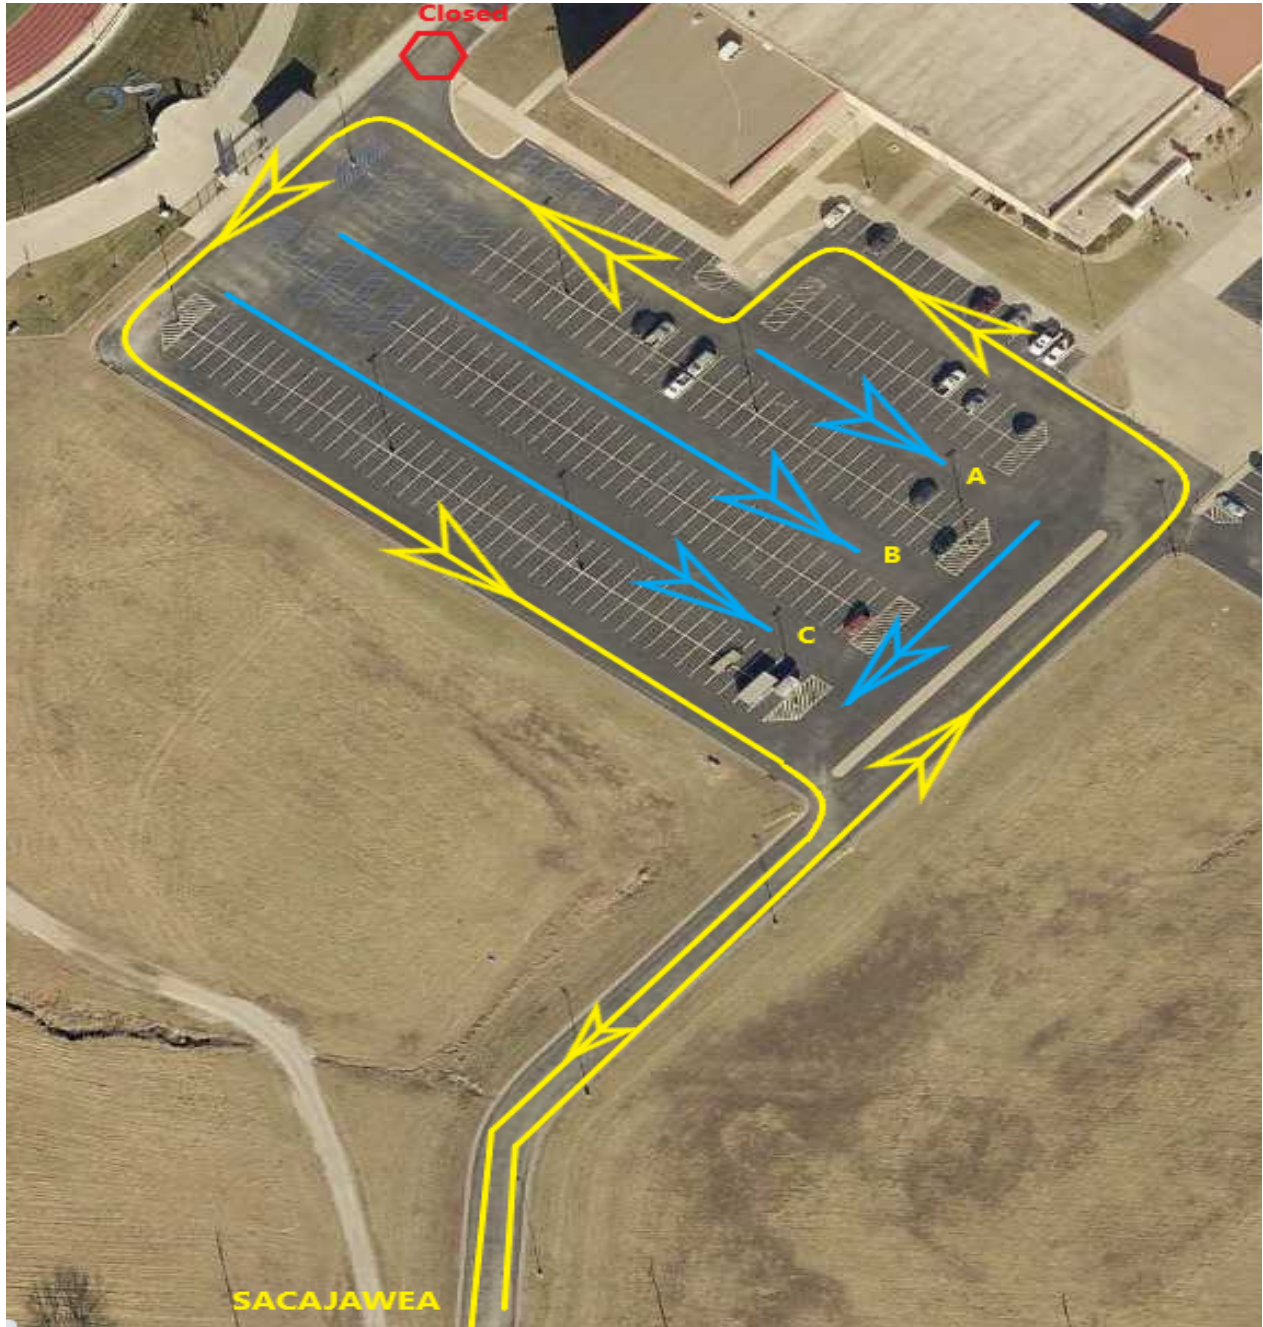

SMITH-COTTON HIGH SCHOOL

# DROP OFF/PICK UP DIRECTIONS

SCHS Parents,

We look forward to having students back on campus August 30th. To ensure a smooth first morning, we wanted to remind everyone of our dropoff and pickup procedures for car riders. **ALL** drop offs/pickups will be done in the **south lot**. Car riders will not be able to enter on Tiger Pride Ave. The only access available to the south lot will be from Sacajawea Ave. Vehicles will enter and continue movement in a counterclockwise direction. (See Map)

If the line of vehicles becomes too long to continue in a fluid manner, Lane's A, B, or C may be used to fill in (see blue lines). All traffic will be expected to move in the counterclockwise motion depicted on the map. School security will be posted in the south lot to assist with traffic. Please follow their directions.